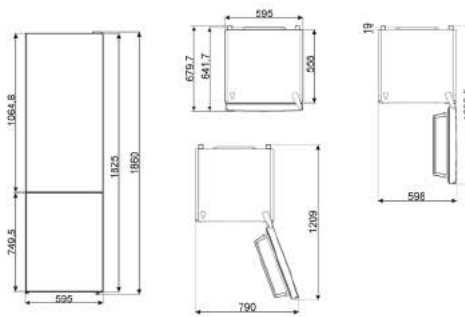

FRIGORIFERI

FQ960

FQ60

FQ55

FC20

FC18

CV290NDF