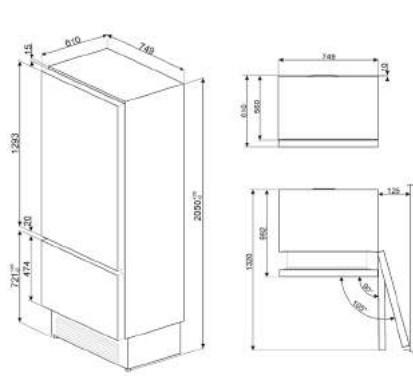

ASCIUGATRICI

DT

DHT

LUXURY COOL

RI96

RI76

WI66