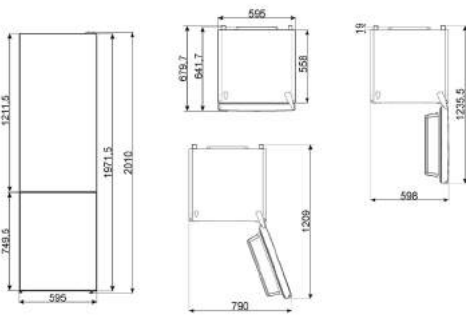

FRIGORIFERI

FQ960

FQ60

FQ55

FC20

FC18

CV290NDF