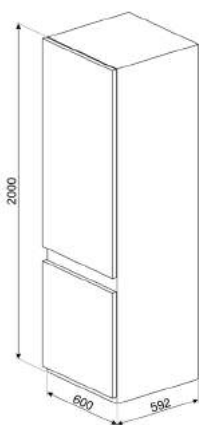

FRIGORIFERI E CONGELATORI

SBS63XDF

FQ60XF

FQ55FXDF

FQ60CPO5, FQ60CAO5

FA3905, FA8005

FC84EN4HX