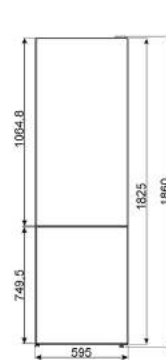

FRIGORIFERI E CONGELATORI

SBS63XDF

FQ60XF

FQ55FXDF

FQ60CPO5, FQ60CAO5

FA3905, FA8005

FC84EN4HX