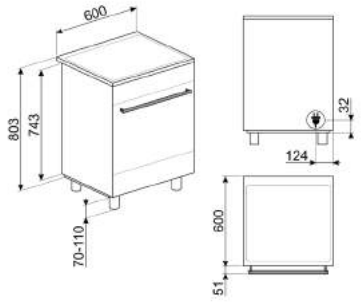

CUCINE

C91IE

BG91IX9-1

C6IMXI9

CX60ISV9

BG91PX9-1

SX91SV9

CP60X9

CX60SVPZ9, CX60SV9

CX68M8-1, CO68GMA8, CO68GMP9