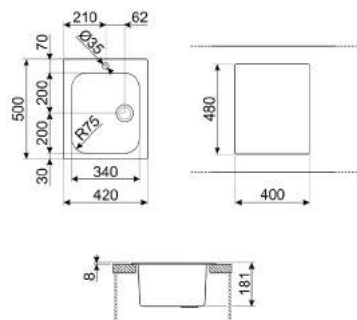

LYP861D, LYP861S

LYP792

LYP791D, LYP791S

LL2AD, LL2AS

VS50P3

VS45-P3