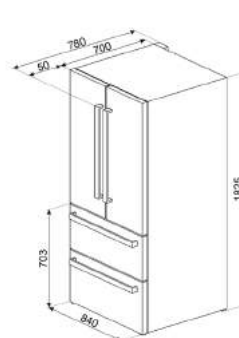

FRIGORIFERI E CONGELATORI

SBS63XDF

FQ60XF

FQ55FXDF

FQ60CPO5, FQ60CAO5

FA3905, FA8005

FC84EN4HX