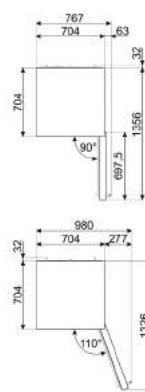

FRIGORIFERI E CONGELATORI

SBS63XDF

FQ60XF

FQ55FXDF

FQ60CPO5, FQ60CAO5

FA3905, FA8005

FC84EN4HX