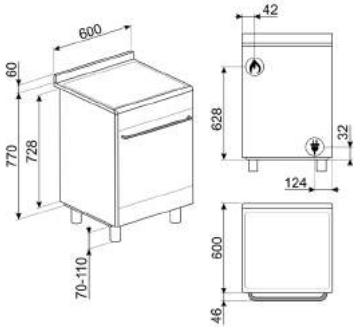

CUCINE

C91IE

BG91IX9-1

C6IMXI9

CX60ISV9

BG91PX9-1

SX91SV9

CP60X9

CX60SVPZ9, CX60SV9

CX68M8-1, CO68GMA8, CO68GMP9