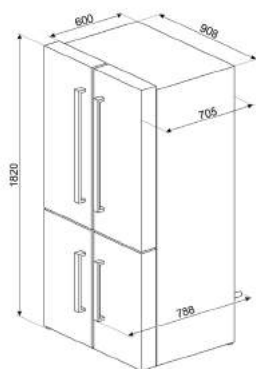

FRIGORIFERI E CONGELATORI

SBS63XDF

FQ60XF

FQ55FXDF

FQ60CPO5, FQ60CAO5

FA3905, FA8005

FC84EN4HX