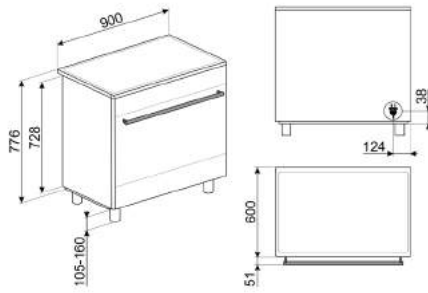

CUCINE

C91IE

BG91IX9-1

C6IMXI9

CX60ISV9

BG91PX9-1

SX91SV9

CP60X9

CX60SVPZ9, CX60SV9

CX68M8-1, CO68GMA8, CO68GMP9