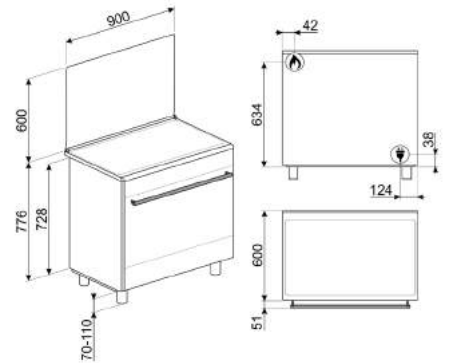

CUCINE

C91IE

BG91IX9-1

C6IMXI9

CX60ISV9

BG91PX9-1

SX91SV9

CP60X9

CX60SVPZ9, CX60SV9

CX68M8-1, CO68GMA8, CO68GMP9