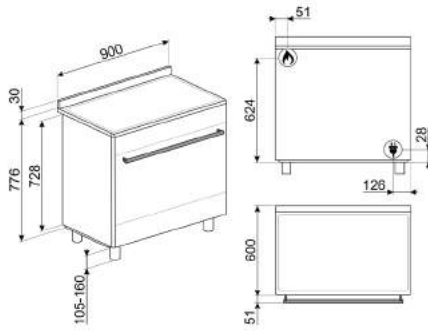

CUCINE

C91IE

BG91IX9-1

C6IMXI9

CX60ISV9

BG91PX9-1

SX91SV9

CP60X9

CX60SVPZ9, CX60SV9

CX68M8-1, CO68GMA8, CO68GMP9