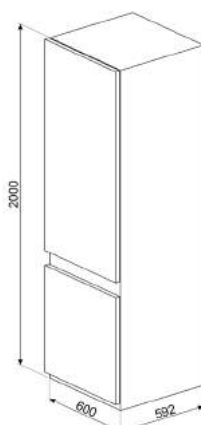

FRIGORIFERI E CONGELATORI

SBS63XDF

FQ60XF

FQ55FXDF

FQ60CPO5, FQ60CAO5

FA3905, FA8005

FC84EN4HX