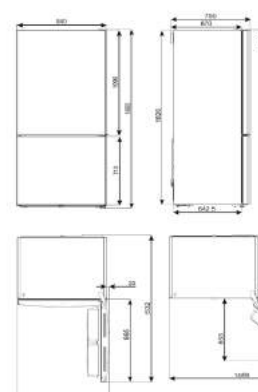

FRIGORIFERI E CONGELATORI

SBS63XDF

FQ60XF

FQ55FXDF

FQ60CPO5, FQ60CAO5

FA3905, FA8005

FC84EN4HX