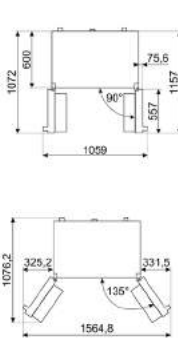

FRIGORIFERI E CONGELATORI

SBS63XDF

FQ60XF

FQ55FXDF

FQ60CPO5, FQ60CAO5

FA3905, FA8005

FC84EN4HX