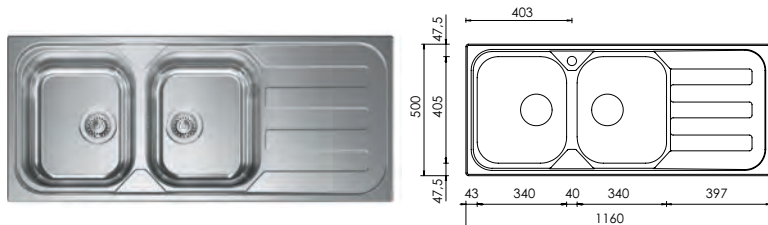

ghibli 116 x 50 2V

015847 satinato F3" standard

€ 171