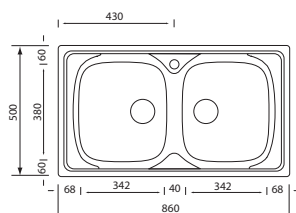

universal 86 x 50 2V

015444 satinato F3" standard

€ 135

base : mm 800 / mm 900 se inizio composizione
profondità vasche : mm 160
foro incasso : mm 835 x 475
piletta standard manuale

Optionals

4.10 | 6.3 | 6.13 | 7.4 | 11.1