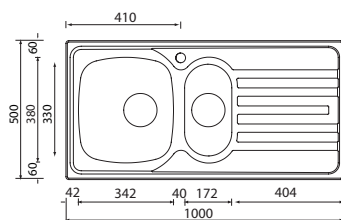

nihal 100 x 50 2V

010845 satinato F3"standard

€ 147