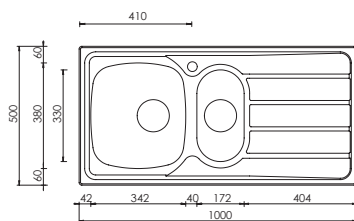

universal 100 x 50 2V

015445 satinato F3" standard

€ 150