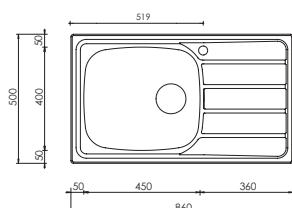

universal 86 x 50 1V mm 450 x 400

015440 satinato F3" standard

€ 140

base : mm 600
profondità vasca : mm 160
foro incasso : mm 835 x 475
versione DX e SX - piletta standard manuale

Optionals

4.10 | 6.3 | 7.4 | 11.1