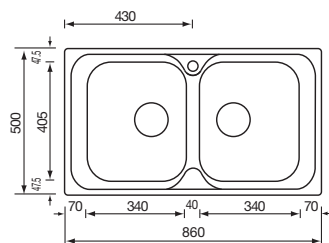

pizzica 86 x 50 2V

Optionals

3.14 | 4.4 | 6.3 | 6.13 | 7.4 | 11.1

011344 satinato F3" standard

€ 147

011394 antigraffio F3" standard

€ 172

base : mm 800 / mm 900 se inizio composizione
profondità vasche : mm 170
foro incasso : mm 835 x 475
piletta standard manuale