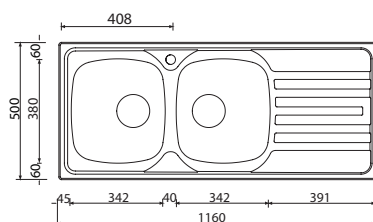

nihal 116 x 50 2V

010847 satinato F3"standard

€ 147