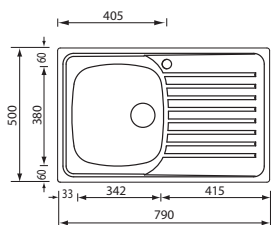

SIROS

siros 79 x 50 1V

Optionals

4.10 | 6.3 | 6.13 | 7.4 | 11.1

010441 satinato F3" standard € 111

010491 antigraffio F3" standard € 132

base : mm 450
profondità vasca : mm 160
foro incasso : mm 770 x 480
versione DX e SX - piletta standard manuale