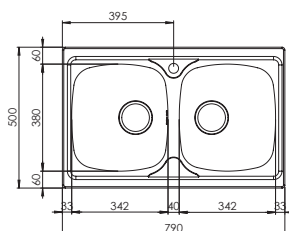

mondial 79 x 50 2V

Optionals

4.10 | 6.3 | 6.13 | 7.4 | 11.1

011542 satinato F3" standard

€ 108

base : mm 800 / mm 900 se inizio composizione
profondità vasche : mm 150
foro incasso : mm 770 x 480
piletta standard manuale