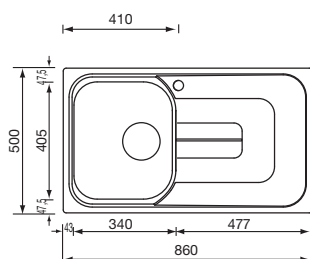

pizzica 86 x 50 1V

Optionals

3.14 | 4.4 | 6.3 | 6.13 | 7.4 | 11.1

011343 satinato F3" standard

€ 132

011393 antigraffio F3" standard

€ 155

base : mm 450 / mm 500 se inizio composizione
profondità vasca : mm 170
foro incasso : mm 835 x 475
versione DX e SX - piletta standard manuale