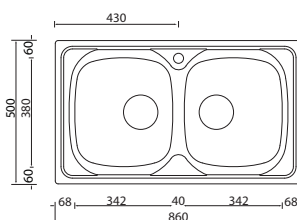

nihal 86 x 50 2V

Optionals

4.10 | 6.3 | 6.13 | 7.4 | 11.1

010844 satinato F3" standard

€ 131

base : mm 800 / mm 900 se inizio composizione
profondità vasche : mm 160
foro incasso : mm 835 x 475
piletta standard manuale