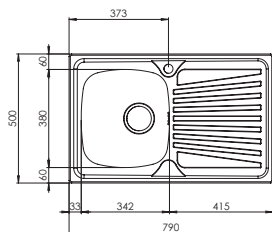

Optionals

4.10 | 6.3 | 6.13 | 7.4 | 11.1

MONDIAL

mondial 79 x 50 1V

Optionals

4.10 | 6.3 | 6.13 | 7.4 | 11.1

011541 satinato F3" standard

€ 98