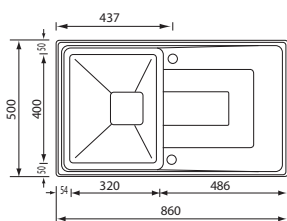

Optionals

2.11 | 3.16 | 4.8 | 5.5 | 11.1

LUXURYSTYLE

VESTA

vesta 86 x 50 1V

Optionals

2.3 | 2.13 | 2.14 | 3.5 | 5.6 | 5.7 | 5.9 | 5.10 | 5.11 | 6.3 | 7.4 | 11.1

010803 satinato F3" standard