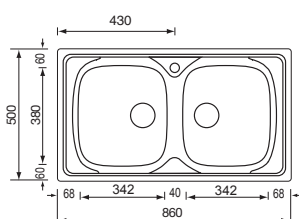

siros 86 x 50 2V

Optionals

4.10 | 6.3 | 6.13 | 7.4 | 11.1

010444 satinato F3" standard € 120

base : mm 800 / mm 900 se inizio composizione
profondità vasche : mm 160
foro incasso : mm 835 x 475
piletta standard manuale