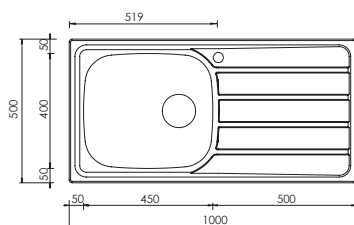

universal 100 x 50 1V mm 450 x 400

015446 satinato F3" standard

€ 147

base : mm 600
profondità vasca : mm 160
foro incasso : mm 975 x 475
versione DX e SX - piletta standard manuale

Optionals

4.10 | 6.3 | 7.4 | 11.1