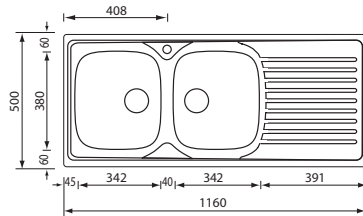

siros 116 x 50 2V