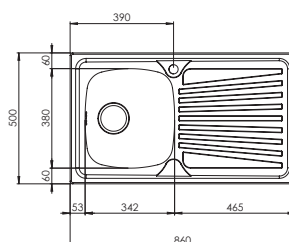

mondial 86 x 50 1V

Optionals

4.10 | 6.3 | 6.13 | 7.4 | 11.1

011543 satinato F3" standard

€ 98

base : mm 450
profondità vasca : mm 150
foro incasso : mm 835 x 475
versione DX e SX - piletta standard manuale