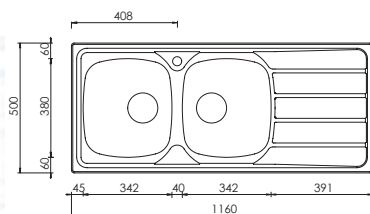

universal 116 x 50 2V

015447 satinato F3" standard

€ 150

base : mm 800 / mm 900 se inizio composizione
profondità vasche : mm 160
foro incasso : mm 1135 x 475
versione DX e SX - piletta standard manuale

Optionals

4.10 | 6.3 | 6.13 | 7.4 | 11.1