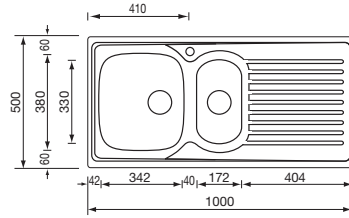

siros 100 x 50 2V