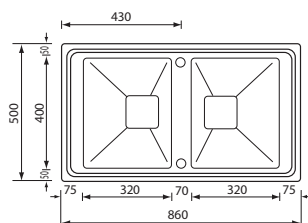

vesta 86 x 50 2V

Optionals

2.3 | 2.13 | 2.14 | 3.5 | 5.6 | 5.7 | 5.9 | 5.10 | 5.11 | 6.3 | 7.4 | 11.1

010804 satinato F3" standard

€ 806

base : mm 800 / mm 900 se inizio composizione
profondità vasche : mm 210
foro incasso : mm 835 x 475
piletta quadra automatica con comando quadro