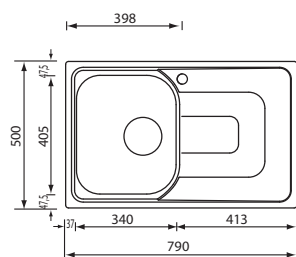

3.14 | 4.4 | 6.3 | 6.13 | 7.4 | 11.1

CLASSICSTYLE

PIZZICA

pizzica 79 x 50 1V

Optionals

3.14 | 4.4 | 6.3 | 6.13 | 7.4 | 11.1

011341 satinato F3" standard

€ 132